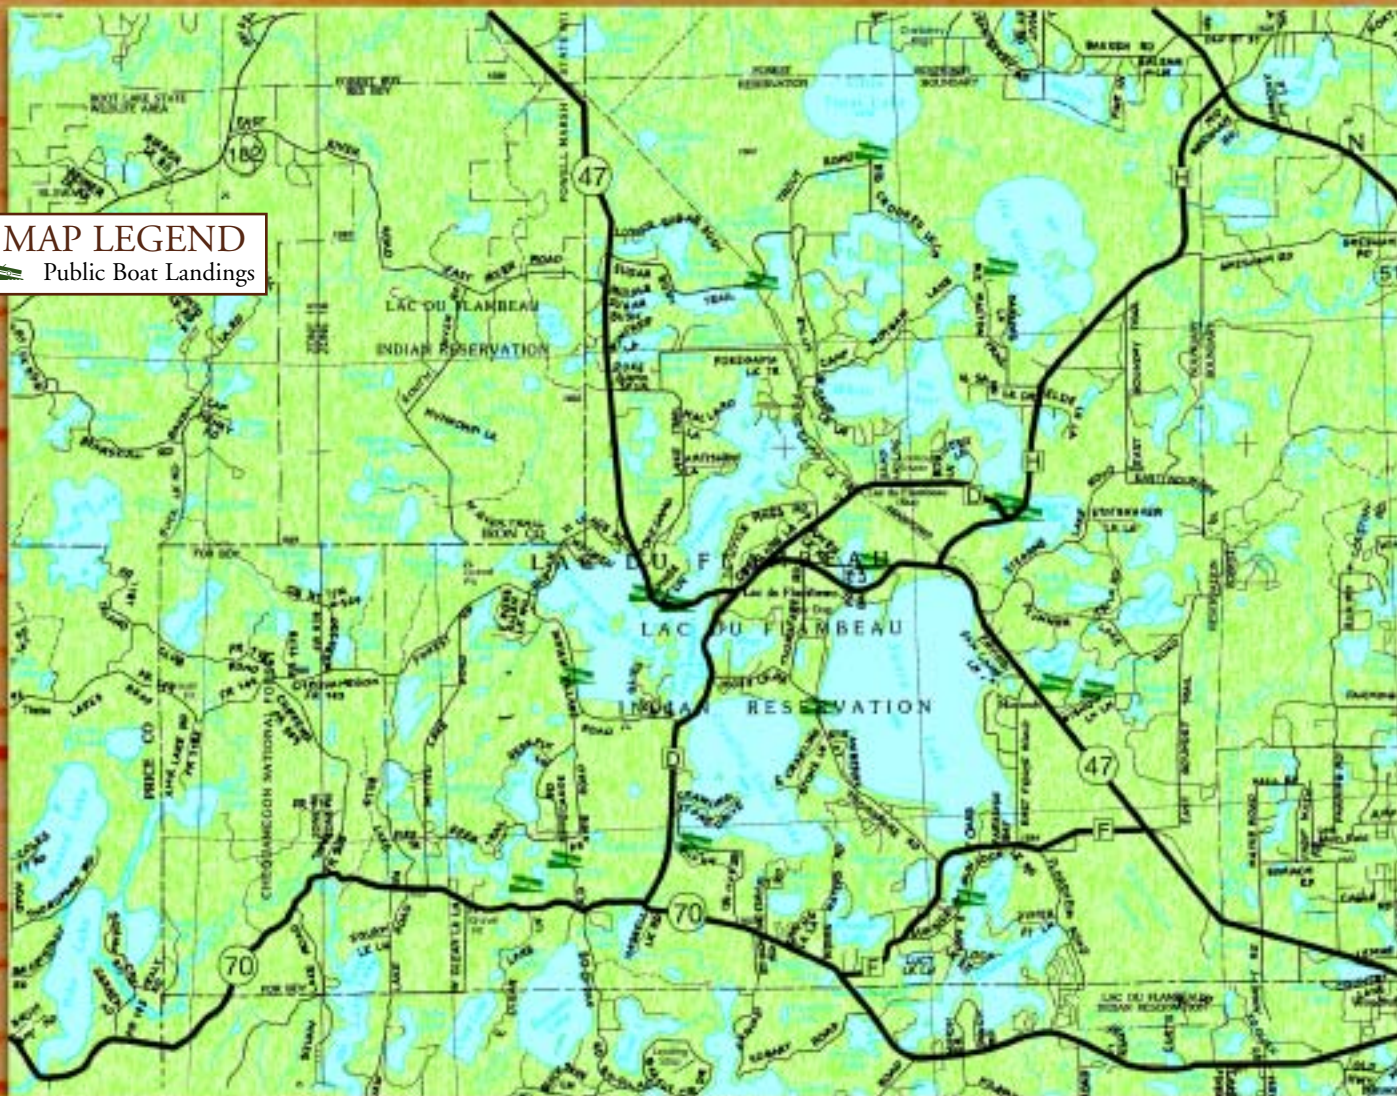

Lac du Flambeau Chain of Ten Lakes

MAP LEGEND

 Public Boat Landings

All ten lakes are accessible by boat and 9 of 10 by pontoon boat.

Lac du Flambeau Directory

Fishing Guides

Duane Poupart, Sr.
(715) 588-7057 • (715) 614-0540
Chapman's Guide Service
Lyle Chapman
(715) 588-3534, (715) 614-0087
Rick Domini's Guide Service
(715) 367-4938
DJ Poupart
(715) 614-1872
Ed Poupart
(715) 892-1706

Lac du Flambeau Chain of Ten Lakes

Pokegama Lake
Flambeau Lake
Long Interlaken Lake
To-To Tom Lake
Moss Lake
Big Crawling Stone Lake
Little Crawling Stone Lake
Fence Lake
North Twin Placid lake
South Twin Placid Lake